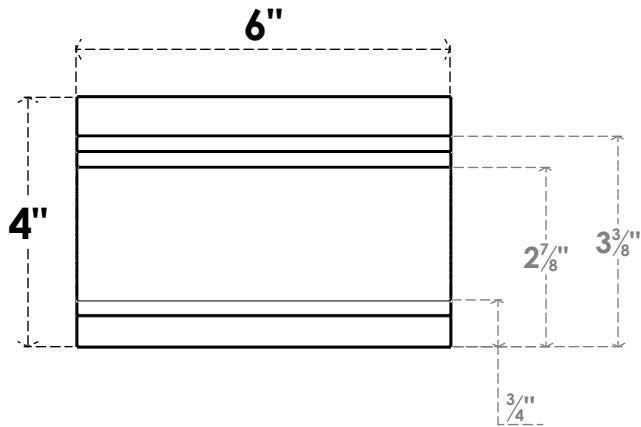

ITEM NUMBER: RFTURO060X04000X28000X004PEC00RCPR

6"W X 4"H X 28"L TIMBERTHANE ROUGH CEDAR PESCADERO FAUX WOOD OPEN RAFTER TAIL, 4"L END, PRIMED TAN

SIDE PROFILE

FRONT PROFILE

ISOMETRIC

GENERATED DATE : 03/02/2023