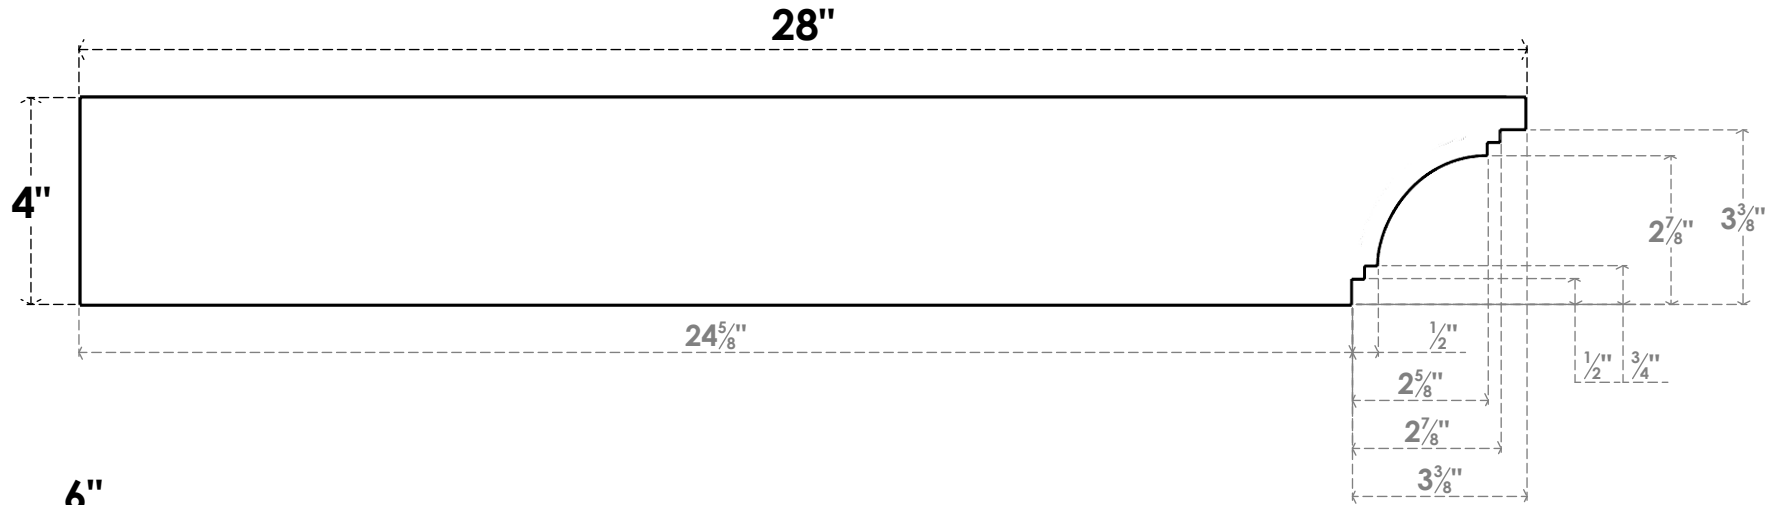

ITEM NUMBER: RFTURO060X04000X28000X004PEC00RCPR

6"W X 4"H X 28"L TIMBERTHANE ROUGH CEDAR PESCADERO FAUX WOOD OPEN RAFTER TAIL, 4"L END, PRIMED TAN

SIDE PROFILE

FRONT PROFILE

ISOMETRIC

GENERATED DATE : 03/02/2023