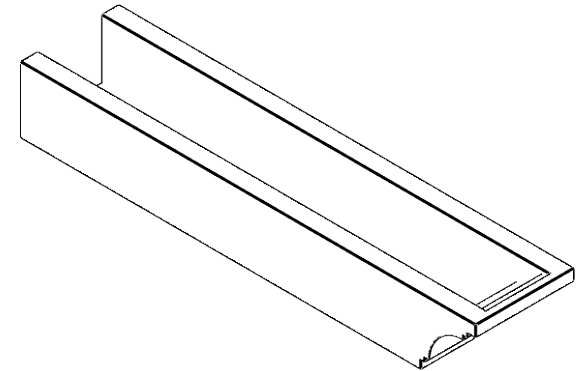

ITEM NUMBER: RFTURO060X04000X28000X004PEC00RCPR

6"W X 4"H X 28"L TIMBERTHANE ROUGH CEDAR PESCADERO FAUX WOOD OPEN RAFTER TAIL, 4"L END, PRIMED TAN

SIDE PROFILE

FRONT PROFILE

ISOMETRIC

GENERATED DATE : 03/02/2023

EKENA MILLWORK
2300 WEST MAIN ST.
CLARKSVILLE, TX 75426
TOLL FREE: 866-607-0453
WWW.EKENAMILLWORK.COM

NOTES

1. INSTALLATION TO BE COMPLETED IN ACCORDANCE WITH MANUFACTURER'S SPECIFICATIONS.
2. DRAWING MAY NOT BE TO SCALE
3. THIS DRAWING IS INTENDED FOR DESIGN AND PLANNING PURPOSES ONLY.
4. ALL INFORMATION CONTAINED HEREIN WAS CURRENT AT THE TIME OF DEVELOPMENT BUT MUST BE REVIEWED AND APPROVED BY THE PRODUCT MANUFACTURER TO BE CONSIDERED ACCURATE.
5. TIMBERTHANE ARCHITECTURAL PRODUCTS ARE MADE FROM HIGH DENSITY URETHANE AND COME FACTORY PRIMED